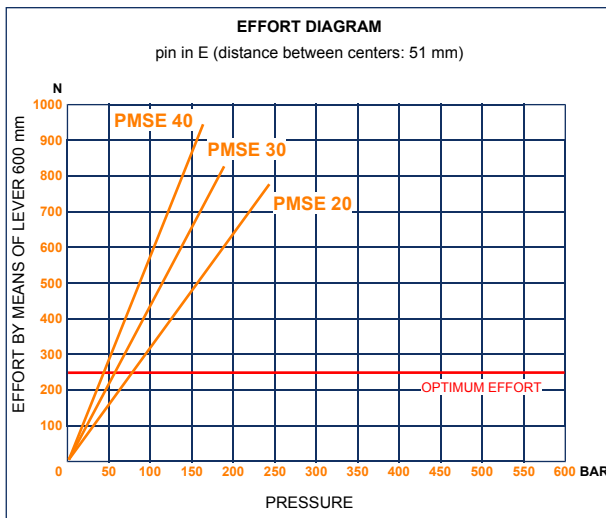

PMSE 20-30-40 L-s

with release lever
single acting hand pump for a single acting cylinder
for fixing to tank

Specifications:

- Cast iron body
- Piston treated with Niploy
- White zinc plated support lever
- Lever connection Ø 27
- White zinc plated external parts
- Standard colour black
- Oil tank mounting kit included

DISPLACEMENT cm ³	A mm	B mm	C mm	D °	E °	ACTUAL DISPLACEMENT cm ³	PRESSURE BAR		MASS KG	CODE WITHOUT BELLOWS	CODE WITH BELLOWS
							OPTIMAL	MAX			
20	249	167	34	35	29	20,527	80	240	3,100	6067.0014	6067.0041
30	252	167	34	38	26	30,262	60	185	3,200	6068.0014	6068.0041
40	252	167	40	38	26	40,290	40	160	3,300	6069.0014	6069.0041