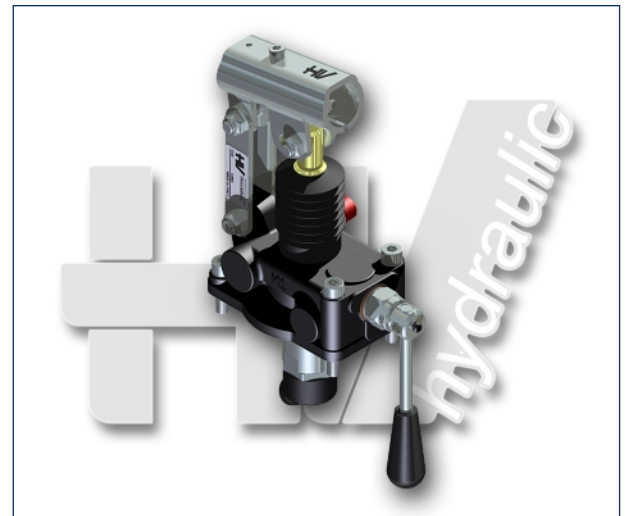

PMSE 20-30-40 L-s

with release lever
single acting hand pump for a single acting cylinder
for fixing to tank

Specifications:

- Cast iron body
- Piston treated with Niploy
- White zinc plated support lever
- Lever connection Ø 27
- White zinc plated external parts
- Standard colour black
- Oil tank mounting kit included

DISPLACEMENT cm ³	A mm	B mm	C mm	D °	E °	ACTUAL DISPLACEMENT cm ³	PRESSURE BAR		MASS KG	CODE WITHOUT BELLOWS	CODE WITH BELLOWS
							OPTIMAL	MAX			
20	249	167	34	35	29	20,527	80	240	3,100	6067.0014	6067.0041
30	252	167	34	38	26	30,262	60	185	3,200	6068.0014	6068.0041
40	252	167	40	38	26	40,290	40	160	3,300	6069.0014	6069.0041