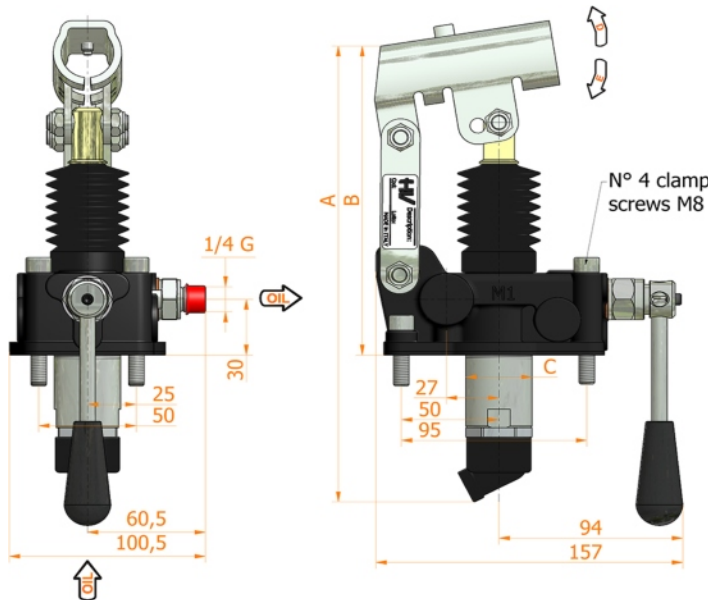

PMSE 20-30-40 L-s

with release lever
single acting hand pump for a single acting cylinder
for fixing to tank

Specifications:

- Cast iron body
- Piston treated with Niploy
- White zinc plated support lever
- Lever connection Ø 27
- White zinc plated external parts
- Standard colour black
- Oil tank mounting kit included

DISPLACEMENT cm ³	A mm	B mm	C mm	D °	E °	ACTUAL DISPLACEMENT cm ³	PRESSURE BAR		MASS KG	CODE WITHOUT BELLOWS	CODE WITH BELLOWS
							OPTIMAL	MAX			
20	249	167	34	35	29	20,527	80	240	3,100	6067.0014	6067.0041
30	252	167	34	38	26	30,262	60	185	3,200	6068.0014	6068.0041
40	252	167	40	38	26	40,290	40	160	3,300	6069.0014	6069.0041